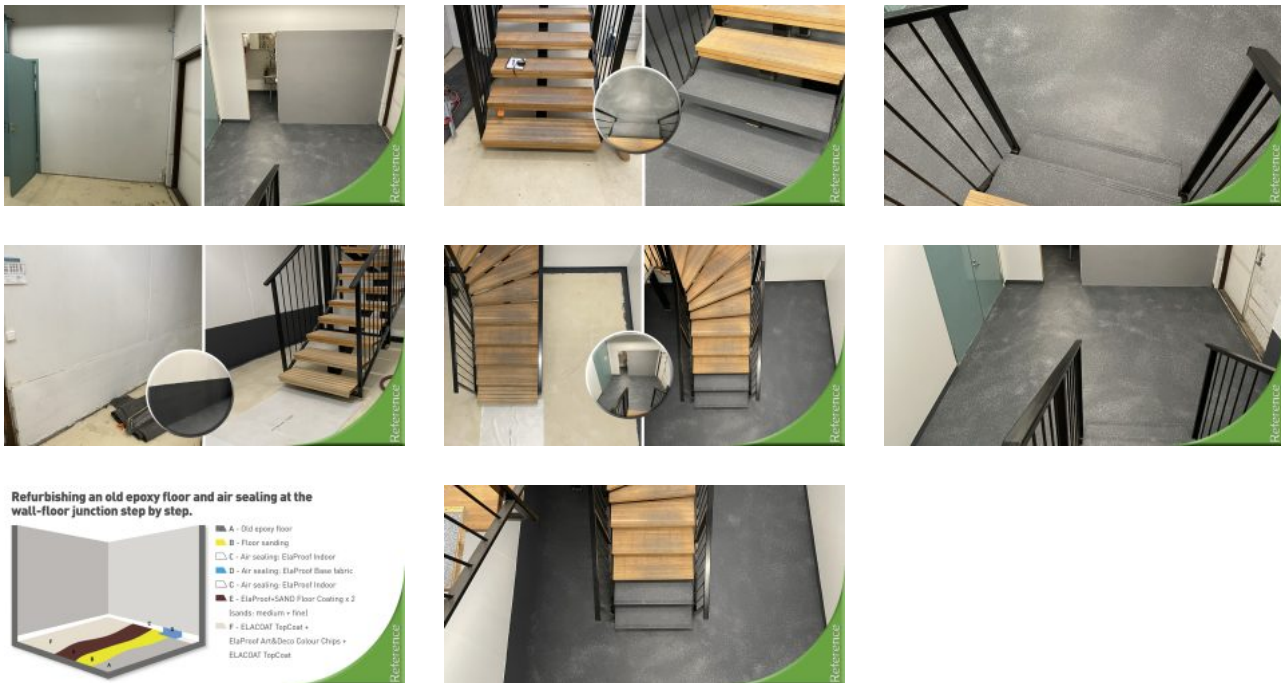

Tid og sted: 02/2023 | Vantaa | Finland

Produkter brugt på destinationen

- [ElaProof Indoor H](#)
- [ElaProof Base Fabric](#)
- [ElaProof+Sand Gulv](#)
- [ElaProof Art&Deco farvechips](#)
- [ELACOAT TOPCOAT](#)
- [ElaProof+Sand Sokkelbeskyttelse](#)

Alle de oplysninger, der præsenteres ovenfor, er baseret på forskningsresultater, vores nuværende viden og erfaring. De fjerner ikke ansvaret for brugeren af produktet for at udføre sine egne tests og eksperimenter, så alle faktorer og forhold, der kan påvirke installationen og brugen af produkterne, bør tages i betragtning. Der kan ikke gives garantier vedrørende produktets egenskaber eller egnethed til specifikke formål baseret på disse oplysninger. Alle beskrivelser, tegninger, fotos, informationer, proportioner, portionsstørrelser, vægte osv. er vejledende. Vi er ikke ansvarlige, hvis produktet bruges i modstrid med instruktionerne her. Det er brugerens ansvar at teste produktets egnethed til brugsformålet. Vi er kun ansvarlige for kvaliteten af produktet og garanterer, at det vil bestå vores kritiske kvalitetskontrol. Produktinformation opdateres regelmæssigt, dog er det brugerens ansvar at indhente den seneste gyldige produktinformation, som kan findes på www.elaproof.dk. Vi forbeholder os retten til at foretage ændringer. © Build Care Oy