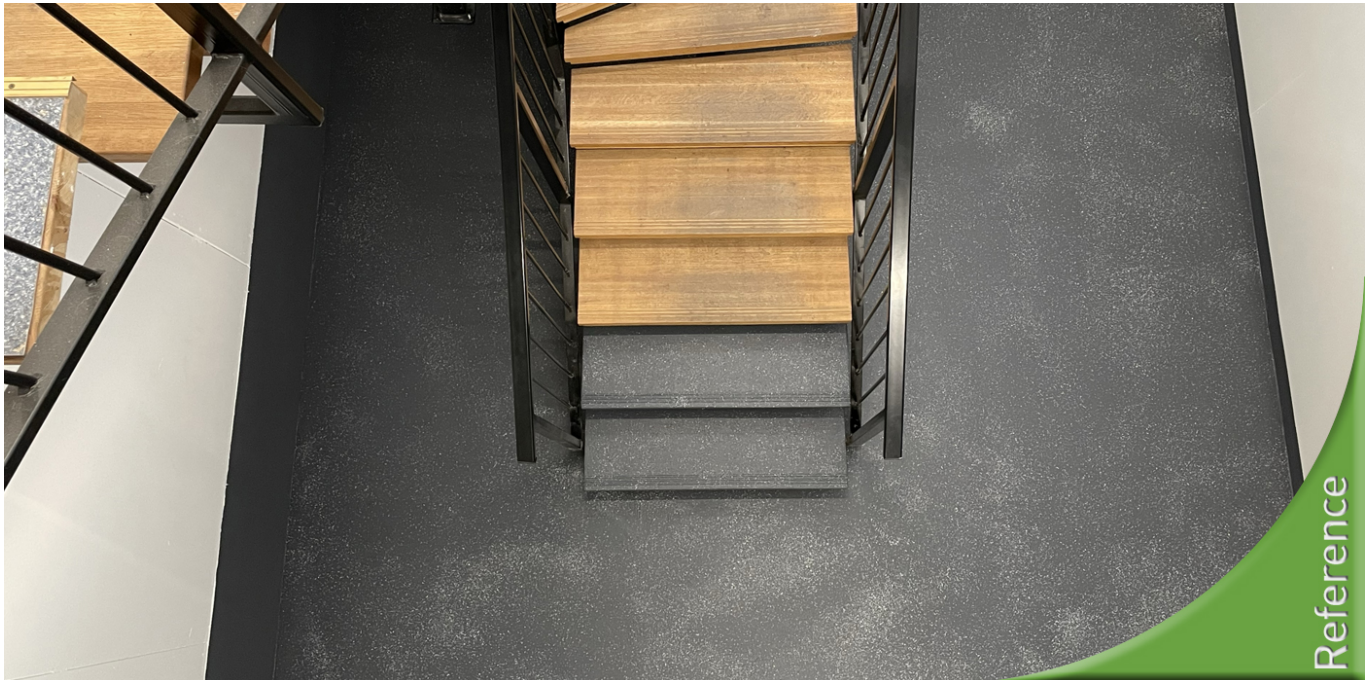

Refurbishment of an old epoxy floor, 25 m² | Väripirtti Ltd. | Vantaa

Arbejdserklæring

At the site, the old epoxy floor was sanded to expose the surface. Wall-floor junctions were sealed with ElaProof Indoor and ElaProof Base Fabric. The interior side of the exterior wall's base was treated with ElaProof+SAND Wall Coating. Following these steps, the floor was coated twice with ElaProof+SAND Floor Coating (sands: medium-coarse and fine). To achieve a dynamic final finish, the customer opted for ElaProof Art&Deco ColourChips. Easy maintenance is ensured by the application of ELACOAT TopCoat.