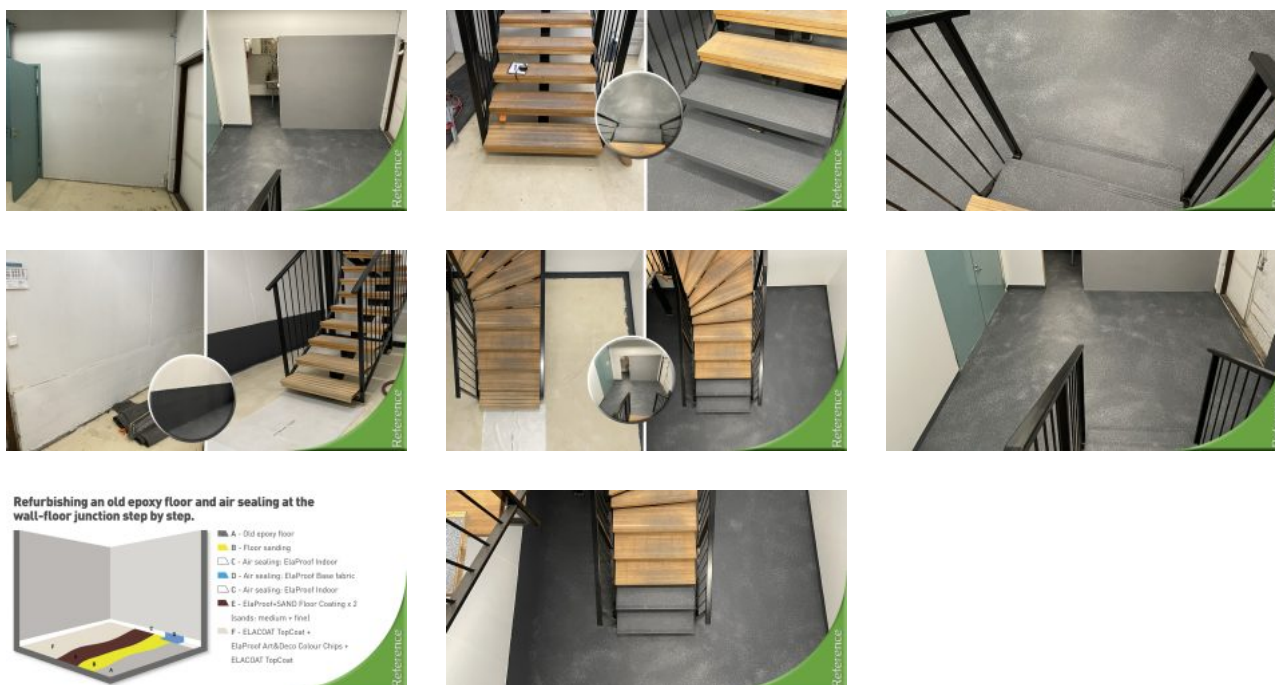

Tid og sted: 02/2023 | Vantaa | Finland

Produkter brugt på destinationen

- [ElaProof Indoor H](#)
- [ElaProof Base Fabric](#)
- [ElaProof+Sand Gulv](#)
- [ElaProof Art&Deco farvechips](#)
- [ELACOAT TOPCOAT](#)
- [ElaProof+Sand Sokkelbeskyttelse](#)

Alle de oplysninger, der præsenteres ovenfor, er baseret på forskningsresultater, vores nuværende viden og erfaring. De fjerner ikke ansvaret for brugeren af produktet for at udføre sine egne tests og eksperimenter, så alle faktorer og forhold, der kan påvirke installationen og brugen af produkterne, bør tages i betragtning. Der kan ikke gives garantier vedrørende produktets egenskaber eller egnethed til specifikke formål baseret på disse oplysninger. Alle beskrivelser, tegninger, fotos, informationer, proportioner, portionsstørrelser, vægte osv. er vejledende. Vi er ikke ansvarlige, hvis produktet bruges i modstrid med instruktionerne her. Det er brugerens ansvar at teste produktets egnethed til brugsformålet. Vi er kun ansvarlige for kvaliteten af produktet og garanterer, at det vil bestå vores kritiske kvalitetskontrol. Produktinformation opdateres regelmæssigt, dog er det brugerens ansvar at indhente den seneste gyldige produktinformation, som kan findes på www.elaproof.dk. Vi forbeholder os retten til at foretage ændringer. © Build Care Oy