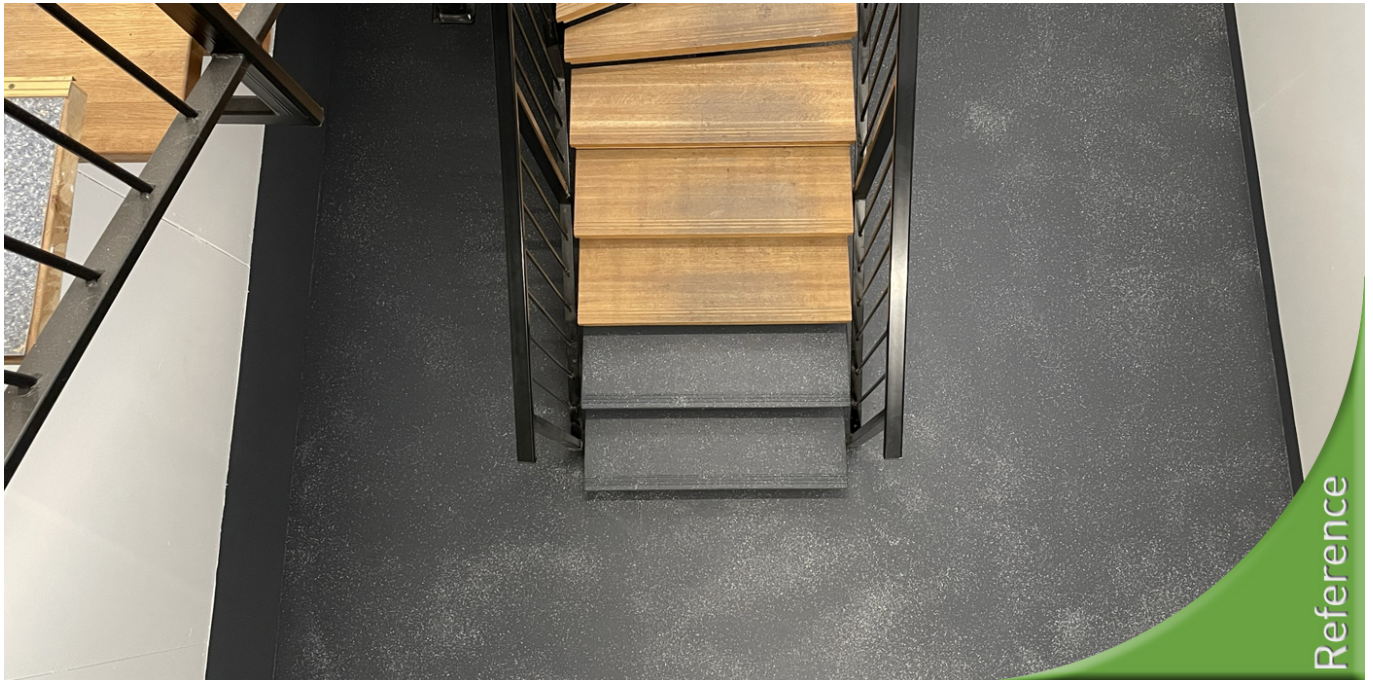

Refurbishment of an old epoxy floor, 25 m² | Väripirtti Ltd. | Vantaa

Arbejdserklæring

At the site, the old epoxy floor was sanded to expose the surface. Wall-floor junctions were sealed with ElaProof Indoor and ElaProof Base Fabric. The interior side of the exterior wall's base was treated with ElaProof+SAND Wall Coating. Following these steps, the floor was coated twice with ElaProof+SAND Floor Coating (sands: medium-coarse and fine). To achieve a dynamic final finish, the customer opted for ElaProof Art&Deco ColourChips. Easy maintenance is ensured by the application of ELACOAT TopCoat.