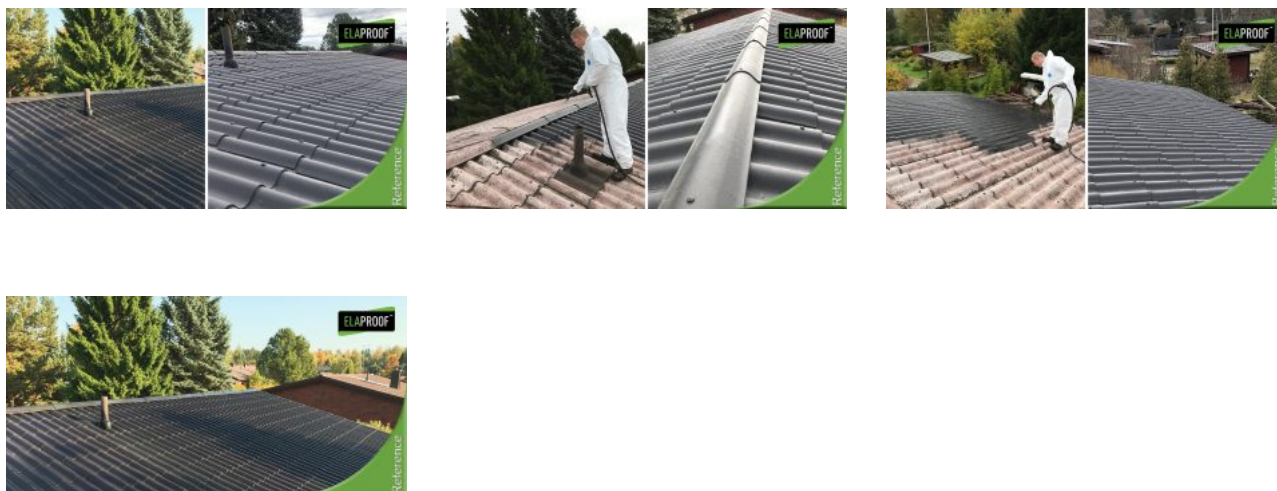

Fibre-cement roof 150 m² | Tuusula

Arbejdserklæring

Coating work for the Fibre-cement roof performed by Build Care Oy. The behavior of the ElaProof coating has been monitored since the beginning of the coating work. In the reference pictures, on the left are the pictures of the coating work, which was carried out in 08/2017, on the right are the follow-up pictures from the inspection visit in 04/2021.

Mere information

"We have a roof that is more than 30 years old and we were thinking about different options to renew it. It turned out that ElaProof is a new Finnish invention and a durable coating solution. By using ElaProof, we were able to extend the life of our roof. If the paintbrush stays in your hand, then using the product is easy," says Samuli from Tuusula.

Vareoplysninger

Kunde: Private house

Mål: Roof coating

Materiale: Fibre-cement roof

Entreprenør: Build Care Oy

Tid og sted: 08/2017 | Tuusula

Produkter brugt på destinationen

- [ElaProof PRO S](#)
- [ElaProof Classic H](#)
- [ElaProof Base Fabric](#)
- [ElaProof Primer](#)