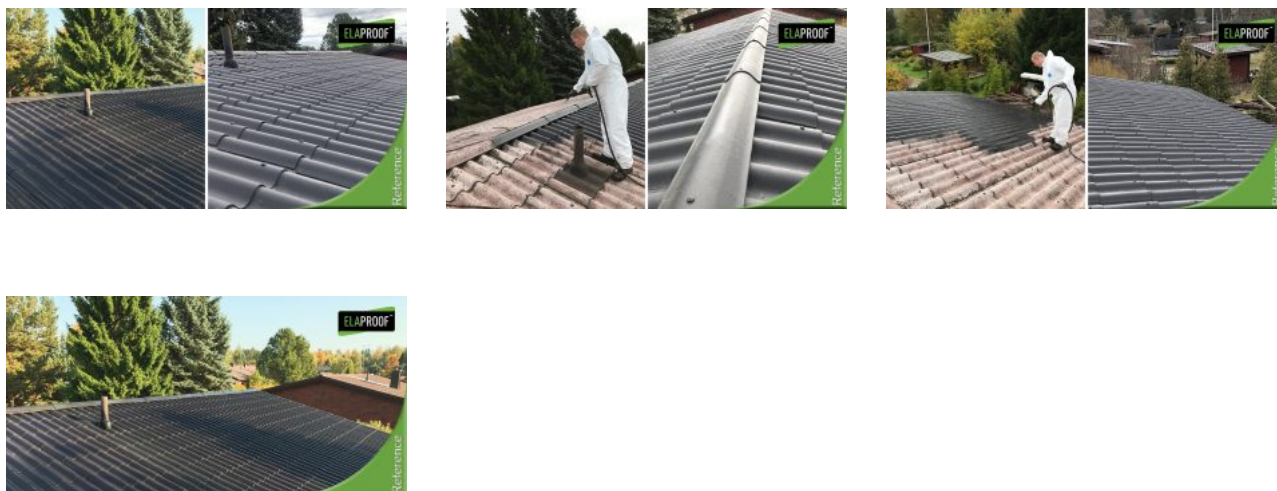

### Mere information

"We have a roof that is more than 30 years old and we were thinking about different options to renew it. It turned out that ElaProof is a new Finnish invention and a durable coating solution. By using ElaProof, we were able to extend the life of our roof. If the paintbrush stays in your hand, then using the product is easy," says Samuli from Tuusula.

### Vareoplysninger

**Kunde:** Private house

**Mål:** Roof coating

**Materiale:** Fibre-cement roof

**Entreprenør:** Build Care Oy

**Tid og sted:** 08/2017 | Tuusula