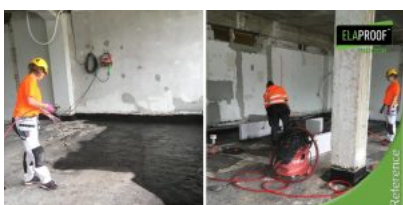

Materiale: Concrete

Entreprenør: PintaÄssät Oy

Tilsynsførende: PakRak Oy

Tid og sted: 06/2020 | Espoo

Produkter brugt på destinationen

- [ElaProof Indoor H](#)
- [ElaProof Indoor PRO S](#)
- [ElaProof Primer](#)
- [ElaProof Base Fabric](#)

Alle de oplysninger, der præsenteres ovenfor, er baseret på forskningsresultater, vores nuværende viden og erfaring. De fjerner ikke ansvaret for brugeren af produktet for at udføre sine egne tests og eksperimenter, så alle faktorer og forhold, der kan påvirke installationen og brugen af produkterne, bør tages i betragtning. Der kan ikke gives garantier vedrørende produktets egenskaber eller egnethed til specifikke formål baseret på disse oplysninger. Alle beskrivelser, tegninger, fotos, informationer, proportioner, portionsstørrelser, vægte osv. er vejledende. Vi er ikke ansvarlige, hvis produktet bruges i modstrid med instruktionerne her. Det er brugerens ansvar at teste produktets egnethed til brugsformålet. Vi er kun ansvarlige for kvaliteten af produktet og garanterer, at det vil bestå vores kritiske kvalitetskontrol. Produktinformation opdateres regelmæssigt, dog er det brugerens ansvar at indhente den seneste gyldige produktinformation, som kan findes på www.elaproof.dk. Vi forbeholder os retten til at foretage ændringer. © Build Care Oy