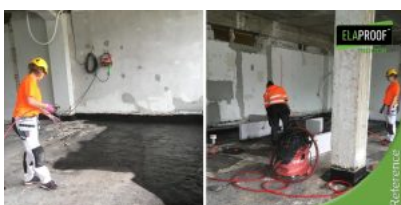

Materiale: Concrete

Entreprenør: PintaÄssät Oy

Tilsynsførende: PakRak Oy

Tid og sted: 06/2020 | Espoo

Produkter brugt på destinationen

- [ElaProof Indoor H](#)
- [ElaProof Indoor PRO S](#)
- [ElaProof Primer](#)
- [ElaProof Base Fabric](#)

Alle de oplysninger, der præsenteres ovenfor, er baseret på forskningsresultater, vores nuværende viden og erfaring. De fjerner ikke ansvaret for brugeren af produktet for at udføre sine egne tests og eksperimenter, så alle faktorer og forhold, der kan påvirke installationen og brugen af produkterne, bør tages i betragtning. Der kan ikke gives garantier vedrørende produktets egenskaber eller egnethed til specifikke formål baseret på disse oplysninger. Alle beskrivelser, tegninger, fotos, informationer, proportioner, portionsstørrelser, vægte osv. er vejledende. Vi er ikke ansvarlige, hvis produktet bruges i modstrid med instruktionerne her. Det er brugerens ansvar at teste produktets egnethed til brugsformålet. Vi er kun ansvarlige for kvaliteten af produktet og garanterer, at det vil bestå vores kritiske kvalitetskontrol. Produktinformation opdateres regelmæssigt, dog er det brugerens ansvar at indhente den seneste gyldige produktinformation, som kan findes på www.elaproof.dk. Vi forbeholder os retten til at foretage ændringer. © Build Care Oy