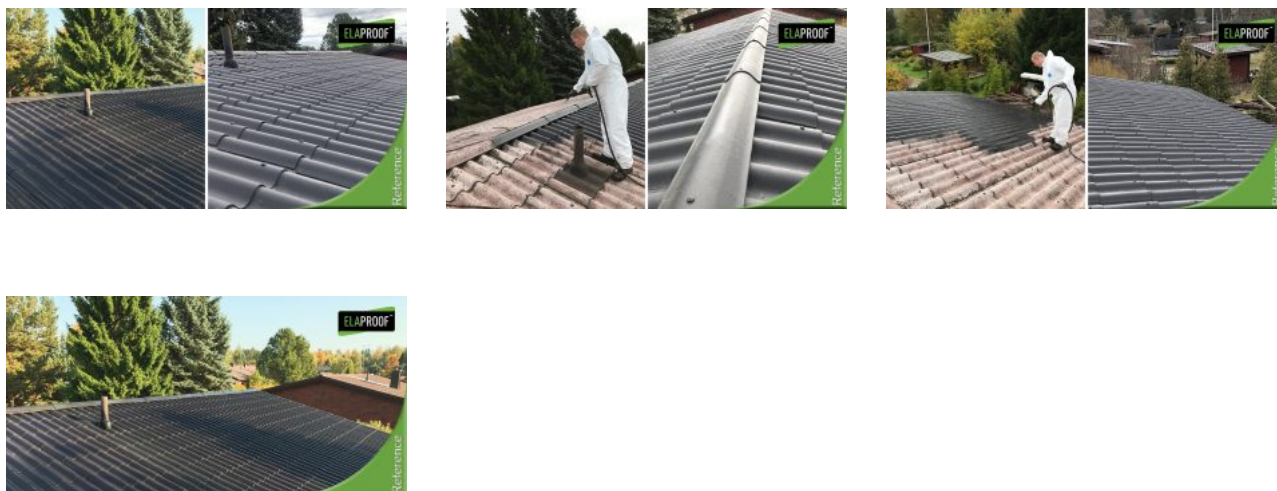

Produkter brukt på destinasjonen

- [ElaProof PRO S](#)
- [ElaProof Classic H](#)
- [ElaProof Armerings duk](#)
- [ElaProof Primer](#)

All informasjon presentert ovenfor er basert på forskningsresultater, vår nåværende kunnskap og erfaring. De fjerner ikke ansvaret for brukeren av produktet for å utføre sine egne tester og eksperimenter, slik at alle faktorer og forhold som kan påvirke installasjon og bruk av produktene bør tas i betraktning. Ingen garantier kan gis angående produktets egenskaper eller egnethet for spesifikke formål basert på denne informasjonen. Alle beskrivelser, tegninger, bilder, informasjon, proporsjoner, porsjonsstørrelser, vektor osv. er veiledende. Vi er ikke ansvarlige hvis produktet brukes i strid med instruksjonene her. Det er brukerens ansvar å teste produktets egnethet for tiltenkt bruk. Vi er kun ansvarlige for kvaliteten på produktet og garanterer at det vil bestå vår kritiske kvalitetskontroll. Produktinformasjon oppdateres regelmessig, men det er brukerens ansvar å innhente den siste gyldige produktinformasjonen, som kan finnes på www.elaproof.no. Vi forbeholder oss retten til å gjøre endringer. © Build Care Oy