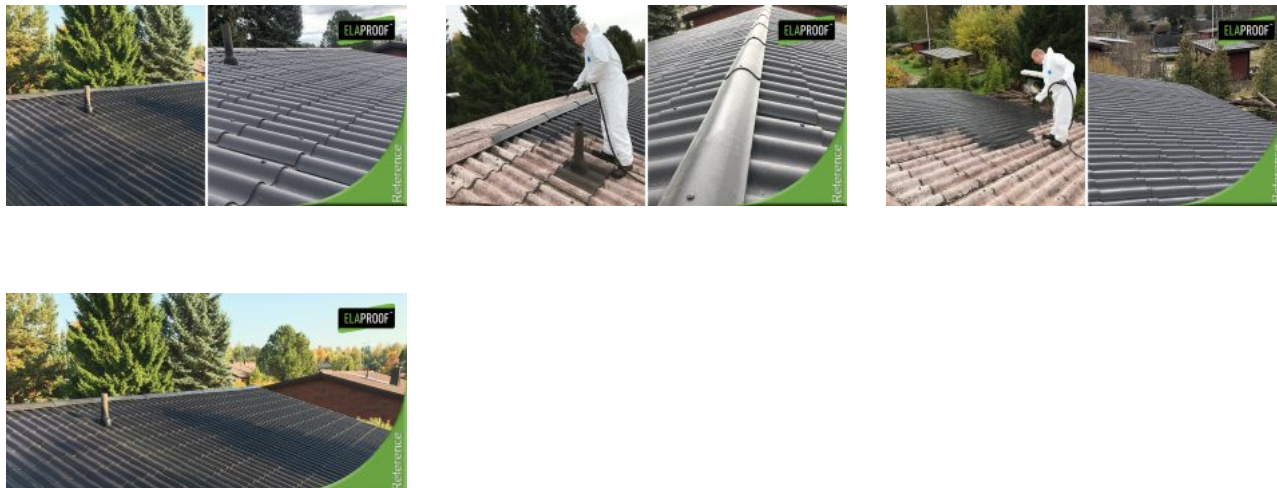

Produkter brukt på destinasjonen

- [ElaProof PRO S](#)
- [ElaProof Classic H](#)
- [ElaProof Armerings duk](#)
- [ElaProof Primer](#)

All informasjon presentert ovenfor er basert på forskningsresultater, vår nåværende kunnskap og erfaring. De fjerner ikke ansvaret for brukeren av produktet for å utføre sine egne tester og eksperimenter, slik at alle faktorer og forhold som kan påvirke installasjon og bruk av produktene bør tas i betraktning. Ingen garantier kan gis angående produktets egenskaper eller egnethet for spesifikke formål basert på denne informasjonen. Alle beskrivelser, tegninger, bilder, informasjon, proporsjoner, porsjonsstørrelser, vektor osv. er veiledende. Vi er ikke ansvarlige hvis produktet brukes i strid med instruksjonene her. Det er brukerens ansvar å teste produktets egnethet for tiltenkt bruk. Vi er kun ansvarlige for kvaliteten på produktet og garanterer at det vil bestå vår kritiske kvalitetskontroll. Produktinformasjon oppdateres regelmessig, men det er brukerens ansvar å innhente den siste gyldige produktinformasjonen, som kan finnes på www.elaproof.no. Vi forbeholder oss retten til å gjøre endringer. © Build Care Oy