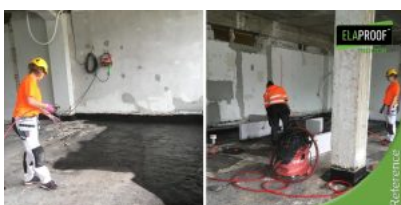

Materiale: Concrete

Entreprenør: PintaÄssät Oy

Veileder: PakRak Oy

Tid og sted: 06/2020 | Espoo

Produkter brukt på destinasjonen

- [ElaProof Indoor H](#)
- [ElaProof Indoor PRO S](#)
- [ElaProof Primer](#)
- [ElaProof Armerings duk](#)

All informasjon presentert ovenfor er basert på forskningsresultater, vår nåværende kunnskap og erfaring. De fjerner ikke ansvaret for brukeren av produktet for å utføre sine egne tester og eksperimenter, slik at alle faktorer og forhold som kan påvirke installasjon og bruk av produktene bør tas i betraktning. Ingen garantier kan gis angående produktets egenskaper eller egnethet for spesifikke formål basert på denne informasjonen. Alle beskrivelser, tegninger, bilder, informasjon, proporsjoner, porsjonsstørrelser, vektor osv. er veiledende. Vi er ikke ansvarlige hvis produktet brukes i strid med instruksjonene her. Det er brukerens ansvar å teste produktets egnethet for tiltenkt bruk. Vi er kun ansvarlige for kvaliteten på produktet og garanterer at det vil bestå vår kritiske kvalitetskontroll. Produktinformasjon oppdateres regelmessig, men det er brukerens ansvar å innhente den siste gyldige produktinformasjonen, som kan finnes på www.elaproof.no. Vi forbeholder oss retten til å gjøre endringer. © Build Care Oy