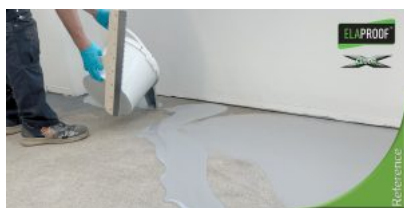

Entreprenør: Build Care Oy, reference

Tid og sted: 05/2023 | Vantaa, Finland

Produkter brugt på destinationen

- [ElaProof Primer](#)
- [ElaProof FLOOR X](#)
- [ELACOAT TOPCOAT RAL](#)

Alle de oplysninger, der præsenteres ovenfor, er baseret på forskningsresultater, vores nuværende viden og erfaring. De fjerner ikke ansvaret for brugeren af produktet for at udføre sine egne tests og eksperimenter, så alle faktorer og forhold, der kan påvirke installationen og brugen af produkterne, bør tages i betragtning. Der kan ikke gives garantier vedrørende produktets egenskaber eller egnethed til specifikke formål baseret på disse oplysninger. Alle beskrivelser, tegninger, fotos, informationer, proportioner, portionsstørrelser, vægte osv. er vejledende. Vi er ikke ansvarlige, hvis produktet bruges i modstrid med instruktionerne her. Det er brugerens ansvar at teste produktets egnethed til brugsformålet. Vi er kun ansvarlige for kvaliteten af produktet og garanterer, at det vil bestå vores kritiske kvalitetskontrol. Produktinformation opdateres regelmæssigt, dog er det brugerens ansvar at indhente den seneste gyldige produktinformation, som kan findes på www.elaproof.dk. Vi forbeholder os retten til at foretage ændringer. © Build Care Oy