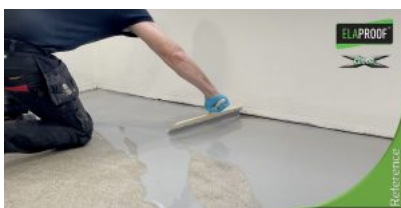

Entreprenør: Build Care Oy, reference

Tid og sted: 05/2023 | Vantaa, Finland

Produkter brugt på destinationen

- [ElaProof Primer](#)
- [ElaProof FLOOR X](#)
- [ELACOAT TOPCOAT RAL](#)

Alle de oplysninger, der præsenteres ovenfor, er baseret på forskningsresultater, vores nuværende viden og erfaring. De fjerner ikke ansvaret for brugeren af produktet for at udføre sine egne tests og eksperimenter, så alle faktorer og forhold, der kan påvirke installationen og brugen af produkterne, bør tages i betragtning. Der kan ikke gives garantier vedrørende produktets egenskaber eller egnethed til specifikke formål baseret på disse oplysninger. Alle beskrivelser, tegninger, fotos, informationer, proportioner, portionsstørrelser, vægte osv. er vejledende. Vi er ikke ansvarlige, hvis produktet bruges i modstrid med instruktionerne her. Det er brugerens ansvar at teste produktets egnethed til brugsformålet. Vi er kun ansvarlige for kvaliteten af produktet og garanterer, at det vil bestå vores kritiske kvalitetskontrol. Produktinformation opdateres regelmæssigt, dog er det brugerens ansvar at indhente den seneste gyldige produktinformation, som kan findes på www.elaproof.dk. Vi forbeholder os retten til at foretage ændringer. © Build Care Oy